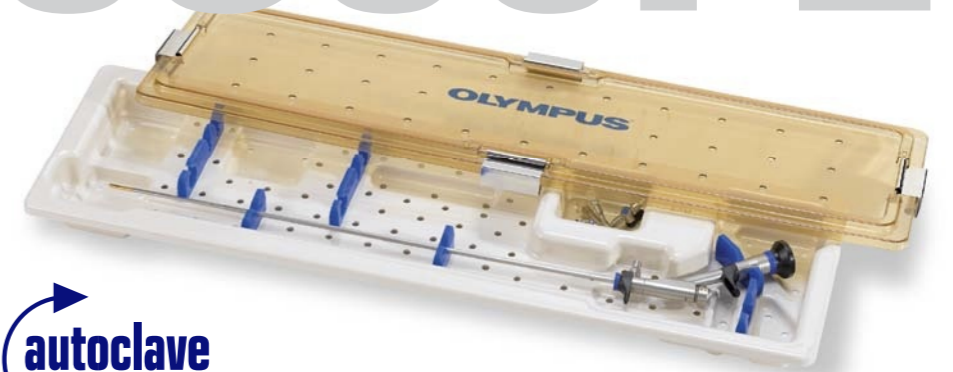

OLYMPUS

Your Vision, Our Future

OES PRO

SINGLE CHANNEL URETEROSCOPE

OES PRO URETEROSCOPE

Long lasting autoclavability guaranteed

- Number of image fibers increased by 65 %* (compared to predecessor model)
- Extra slim insertion tube
- 7° direction of view for improved instrument visualization
- Atraumatic tip design
- Ergonomic design
- Made of highly durable and chemically resistant stainless steel

50,000 FIBERS* FOR ZERO PIXELATION

Image size increased by 25 %

Ureteroscopes with angled and straight oculars

Stainless-steel attachment

Self-sealing valves

*WA29042A

OES PRO URETEROSCOPE

OES Pro Ureteroscopes

Passage of working channels [Fr.]

Ureteroscope	Attachment one-way
	WA00395A/A0395
WA29048A/-B, WA29049A/-B.....	3.5

Delivery includes: Telescope, attachment, instrument tray, sealing caps

Attachments with Self-Sealing Caps

WA00395A Attachment, one-way, with two irrigation ports

WA00396A Attachment, two-way, with two irrigation ports

WA00387A Sealing cap, 0.7 mm, transparent, 10 pcs., sterile, single use

Attachments with Stopcocks