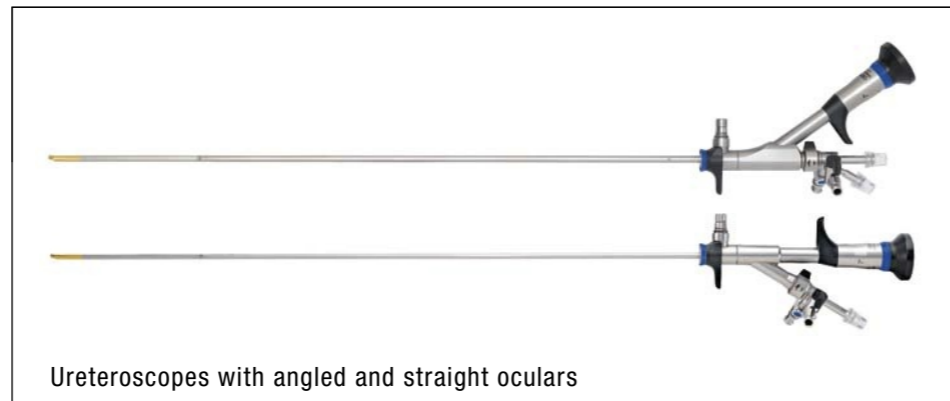

OLYMPUS

Your Vision, Our Future

OES PRO

SINGLE CHANNEL URETEROSCOPE

OES PRO URETEROSCOPE

Long lasting autoclavability guaranteed

- Number of image fibers increased by 65 %* (compared to predecessor model)
- Extra slim insertion tube
- 7° direction of view for improved instrument visualization
- Atraumatic tip design
- Ergonomic design
- Made of highly durable and chemically resistant stainless steel

50,000 FIBERS* FOR ZERO PIXELATION

Image size increased by 25 %

Ureteroscopes with angled and straight oculars

Stainless-steel attachment

Self-sealing valves

*WA29042A

OES PRO URETEROSCOPE

OES Pro Ureteroscopes

Ureteroscope,
7° direction of view, angled ocular,
6.4/7.8 Fr. x 430 mm, 4.2 Fr. channel,
WA29040A with attachment WA00395A
WA29040B with attachment A0395

Ureteroscope,
7° direction of view, angled ocular,
6.4/7.8 Fr. x 330 mm, 4.2 Fr. channel
WA29041A with attachment WA00395A
WA29041B with attachment A0395