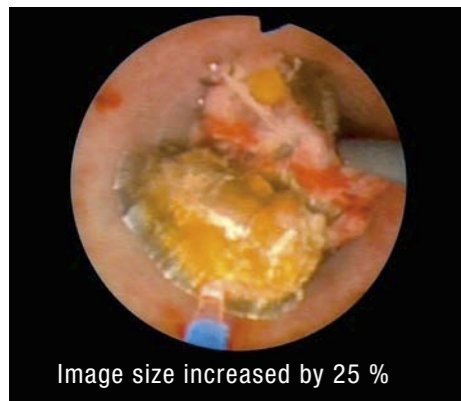

OLYMPUS

Your Vision, Our Future

OES PRO

SINGLE CHANNEL URETEROSCOPE

OES PRO URETEROSCOPE

Long lasting autoclavability guaranteed

- Number of image fibers increased by 65 %* (compared to predecessor model)
- Extra slim insertion tube
- 7° direction of view for improved instrument visualization
- Atraumatic tip design
- Ergonomic design
- Made of highly durable and chemically resistant stainless steel

50,000 FIBERS* FOR ZERO PIXELATION

Image size increased by 25 %

Ureteroscopes with angled and straight oculars

Stainless-steel attachment

Self-sealing valves

*WA29042A

OES PRO URETEROSCOPE

OES Pro Ureteroscopes

Ureteroscope,
7° direction of view, angled ocular,
6.4/7.8 Fr. x 430 mm, 4.2 Fr. channel,
WA29040A with attachment WA00395A
WA29040B with attachment A0395

Ureteroscope,
7° direction of view, angled ocular,
6.4/7.8 Fr. x 330 mm, 4.2 Fr. channel
WA29041A with attachment WA00395A
WA29041B with attachment A0395